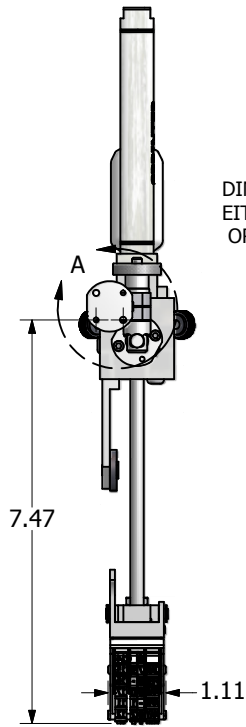

BASIC MOUNTING DIMENSIONS IN INCHES

VERSATILE MOUNT BRACKET

SPRINTER MODEL 88 EH1

DIMENSIONS APPLY TO EITHER SIX BAND HEAD OR DATE BAND HEAD

RELATIVE POSITIONING BRACKET

SPRINTER MODEL 88 EH1

DIMENSIONS APPLY TO EITHER SIX BAND HEAD OR DATE BAND HEAD