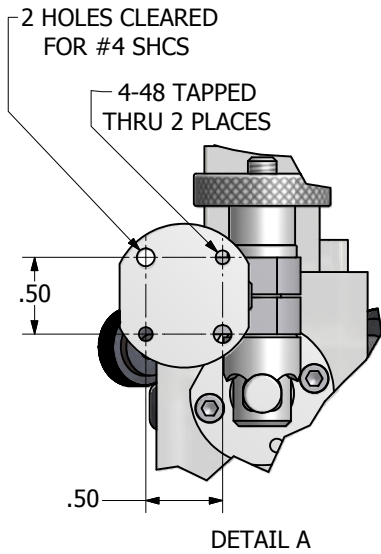

BASIC MOUNTING DIMENSIONS IN INCHES

VERSATILE MOUNT BRACKET

SPRINTER MODEL 88 EH1

DIMENSIONS APPLY TO EITHER SIX BAND HEAD OR DATE BAND HEAD

RELATIVE POSITIONING BRACKET

SPRINTER MODEL 88 EH1

DIMENSIONS APPLY TO EITHER SIX BAND HEAD OR DATE BAND HEAD