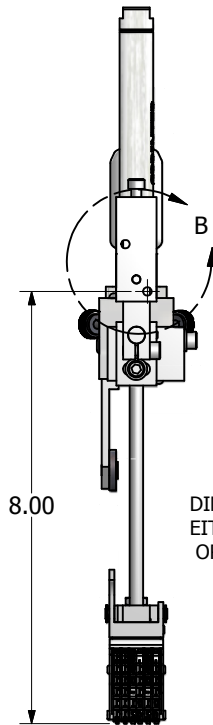

BASIC MOUNTING DIMENSIONS IN INCHES

VERSATILE MOUNT BRACKET

SPRINTER MODEL 88 EH1

DIMENSIONS APPLY TO EITHER SIX BAND HEAD OR DATE BAND HEAD

RELATIVE POSITIONING BRACKET

SPRINTER MODEL 88 EH1

DIMENSIONS APPLY TO EITHER SIX BAND HEAD OR DATE BAND HEAD