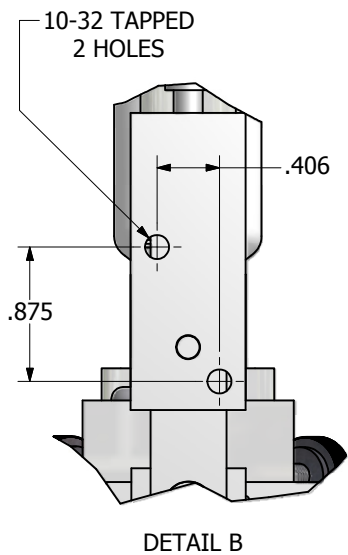

BASIC MOUNTING DIMENSIONS IN INCHES

VERSATILE MOUNT BRACKET

SPRINTER MODEL 88 EH1

DIMENSIONS APPLY TO EITHER SIX BAND HEAD OR DATE BAND HEAD

RELATIVE POSITIONING BRACKET

SPRINTER MODEL 88 EH1

DIMENSIONS APPLY TO EITHER SIX BAND HEAD OR DATE BAND HEAD