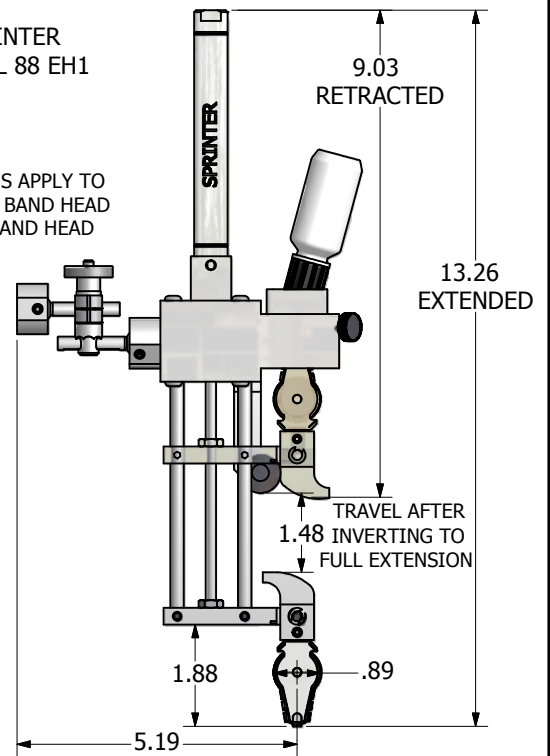

BASIC MOUNTING DIMENSIONS IN INCHES

VERSATILE MOUNT BRACKET

SPRINTER MODEL 88 EH1

DIMENSIONS APPLY TO EITHER SIX BAND HEAD OR DATE BAND HEAD

RELATIVE POSITIONING BRACKET

SPRINTER MODEL 88 EH1

DIMENSIONS APPLY TO EITHER SIX BAND HEAD OR DATE BAND HEAD